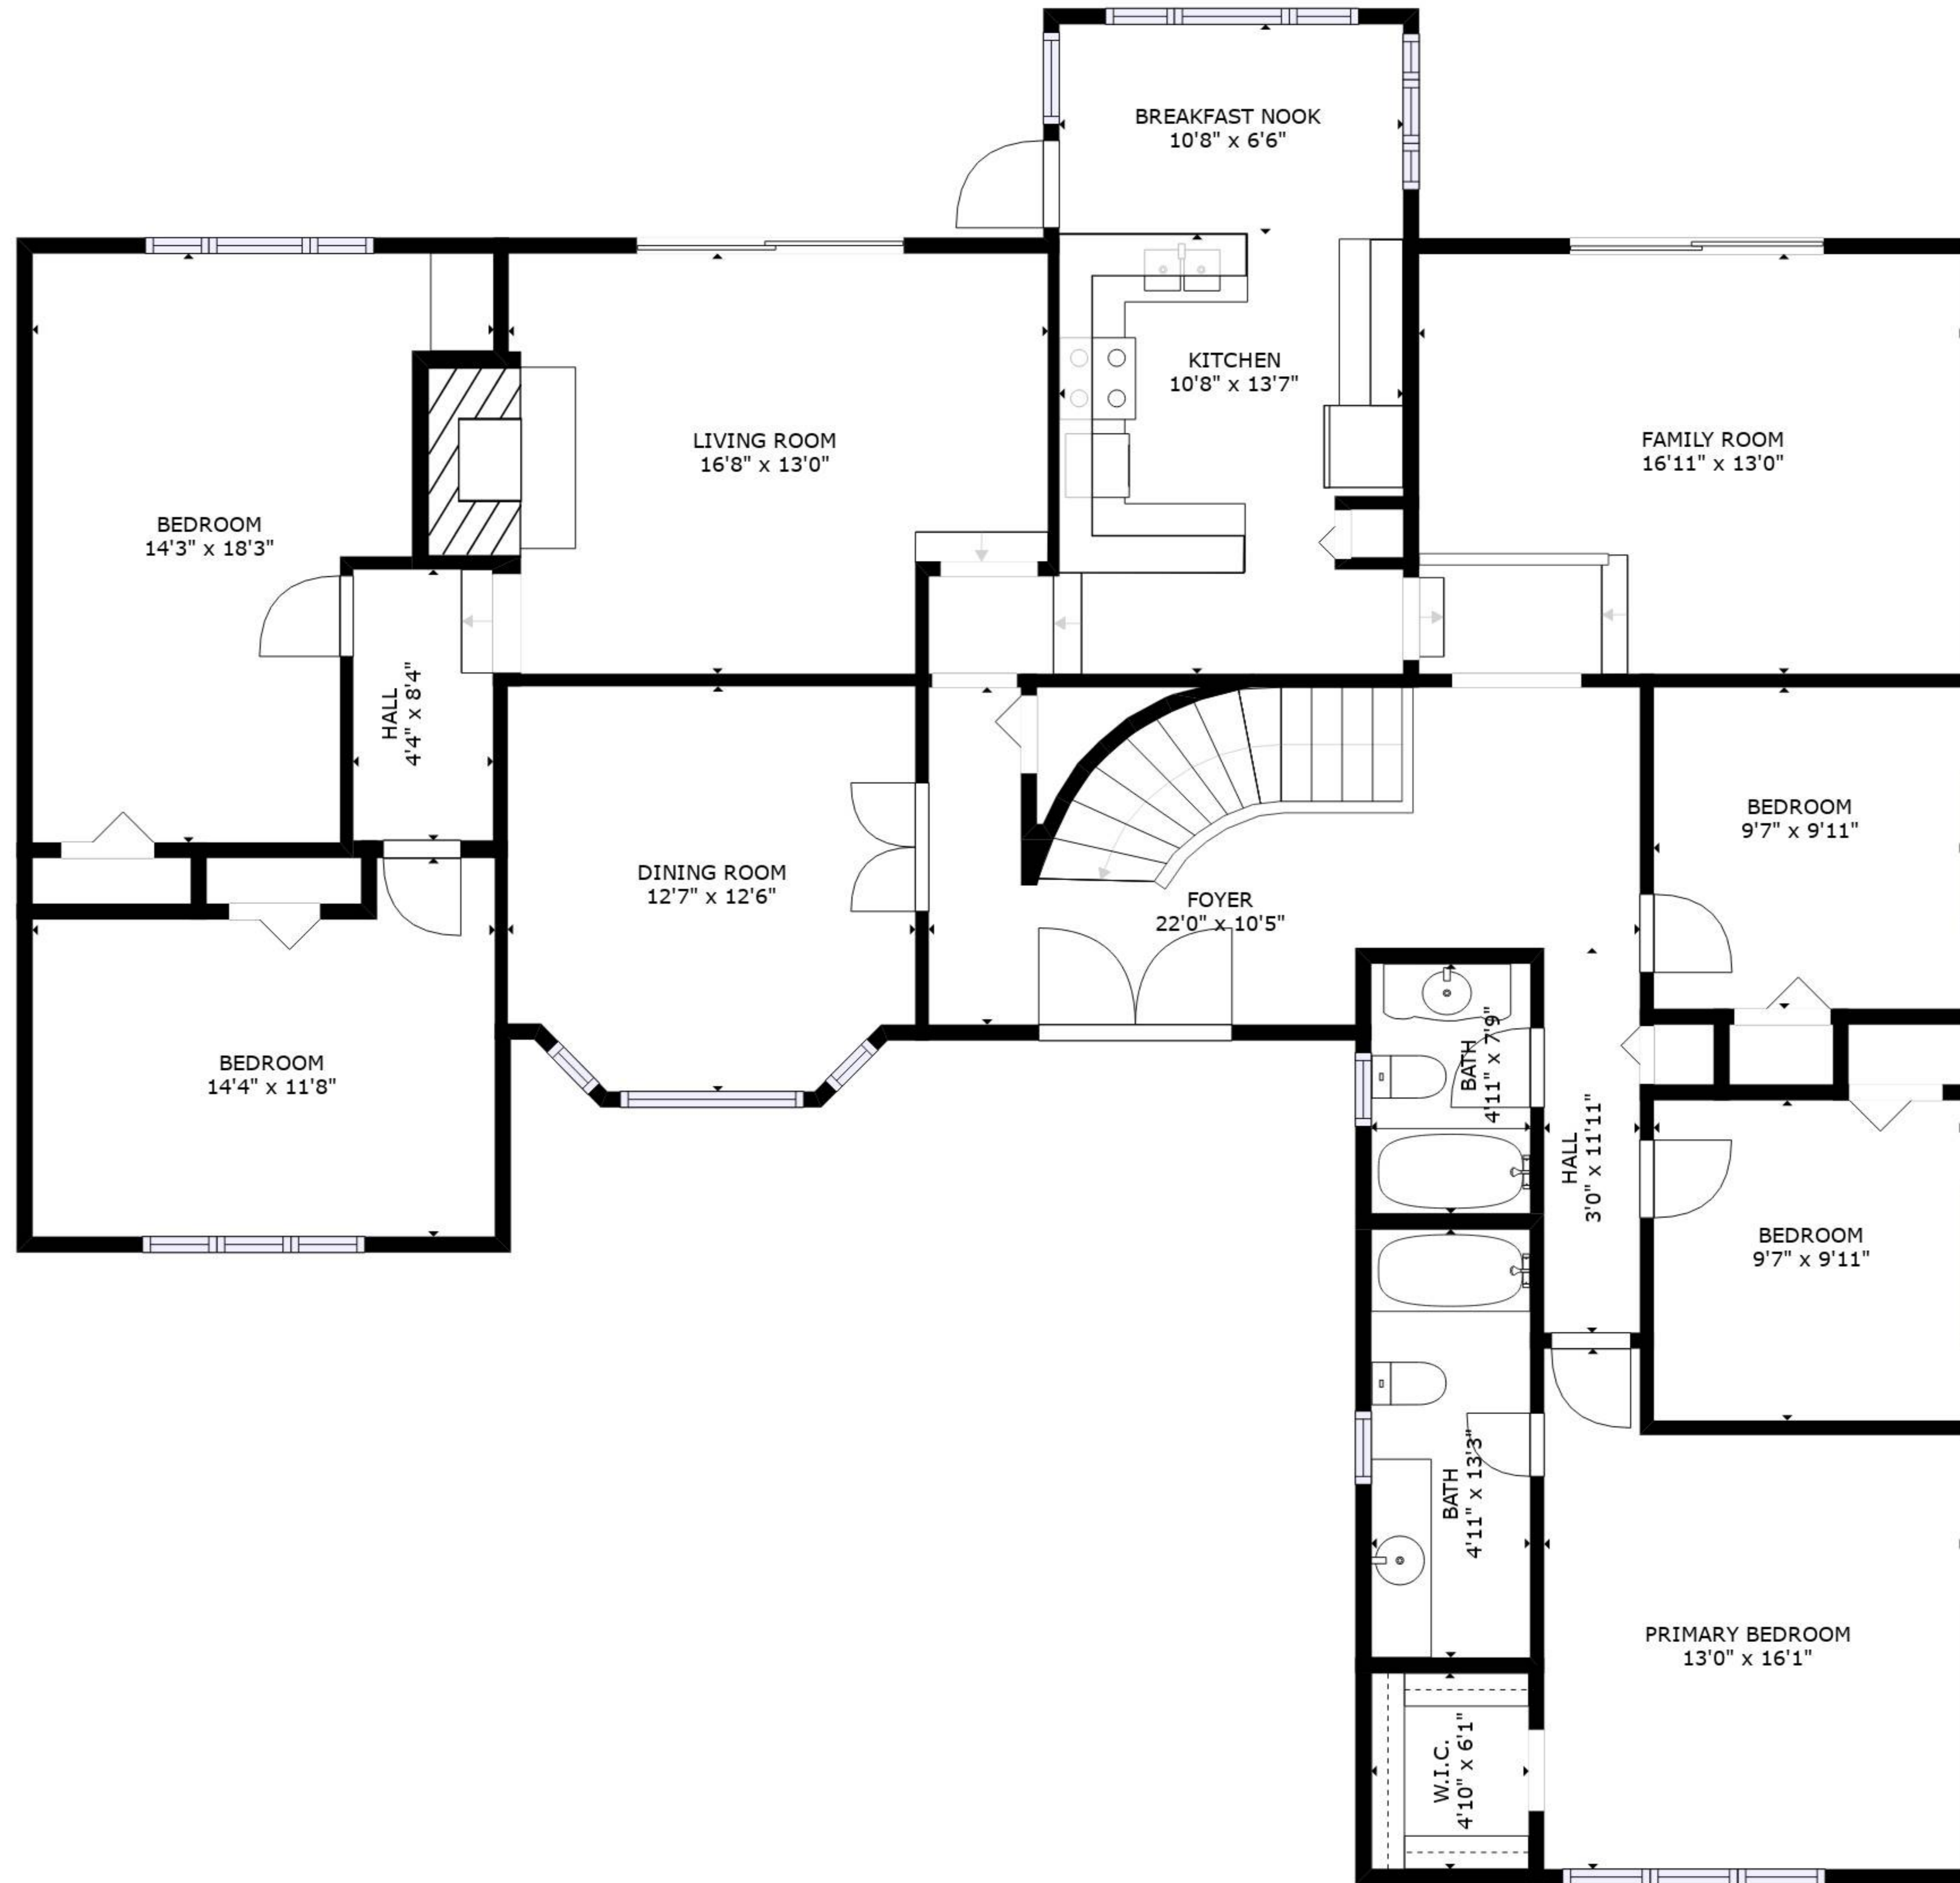

FLOOR 2

FLOOR 1

GROSS INTERNAL AREA
 FLOOR 1: 1147 sq. ft, FLOOR 2: 2091 sq. ft
 TOTAL: 3238 sq. ft
 SIZES AND DIMENSIONS ARE APPROXIMATE, ACTUAL MAY VARY.

GROSS INTERNAL AREA
FLOOR 1: 1147 sq. ft, FLOOR 2: 2091 sq. ft
TOTAL: 3238 sq. ft

SIZES AND DIMENSIONS ARE APPROXIMATE, ACTUAL MAY VARY.

GROSS INTERNAL AREA
 FLOOR 1: 1147 sq. ft, FLOOR 2: 2091 sq. ft
 TOTAL: 3238 sq. ft

SIZES AND DIMENSIONS ARE APPROXIMATE, ACTUAL MAY VARY.