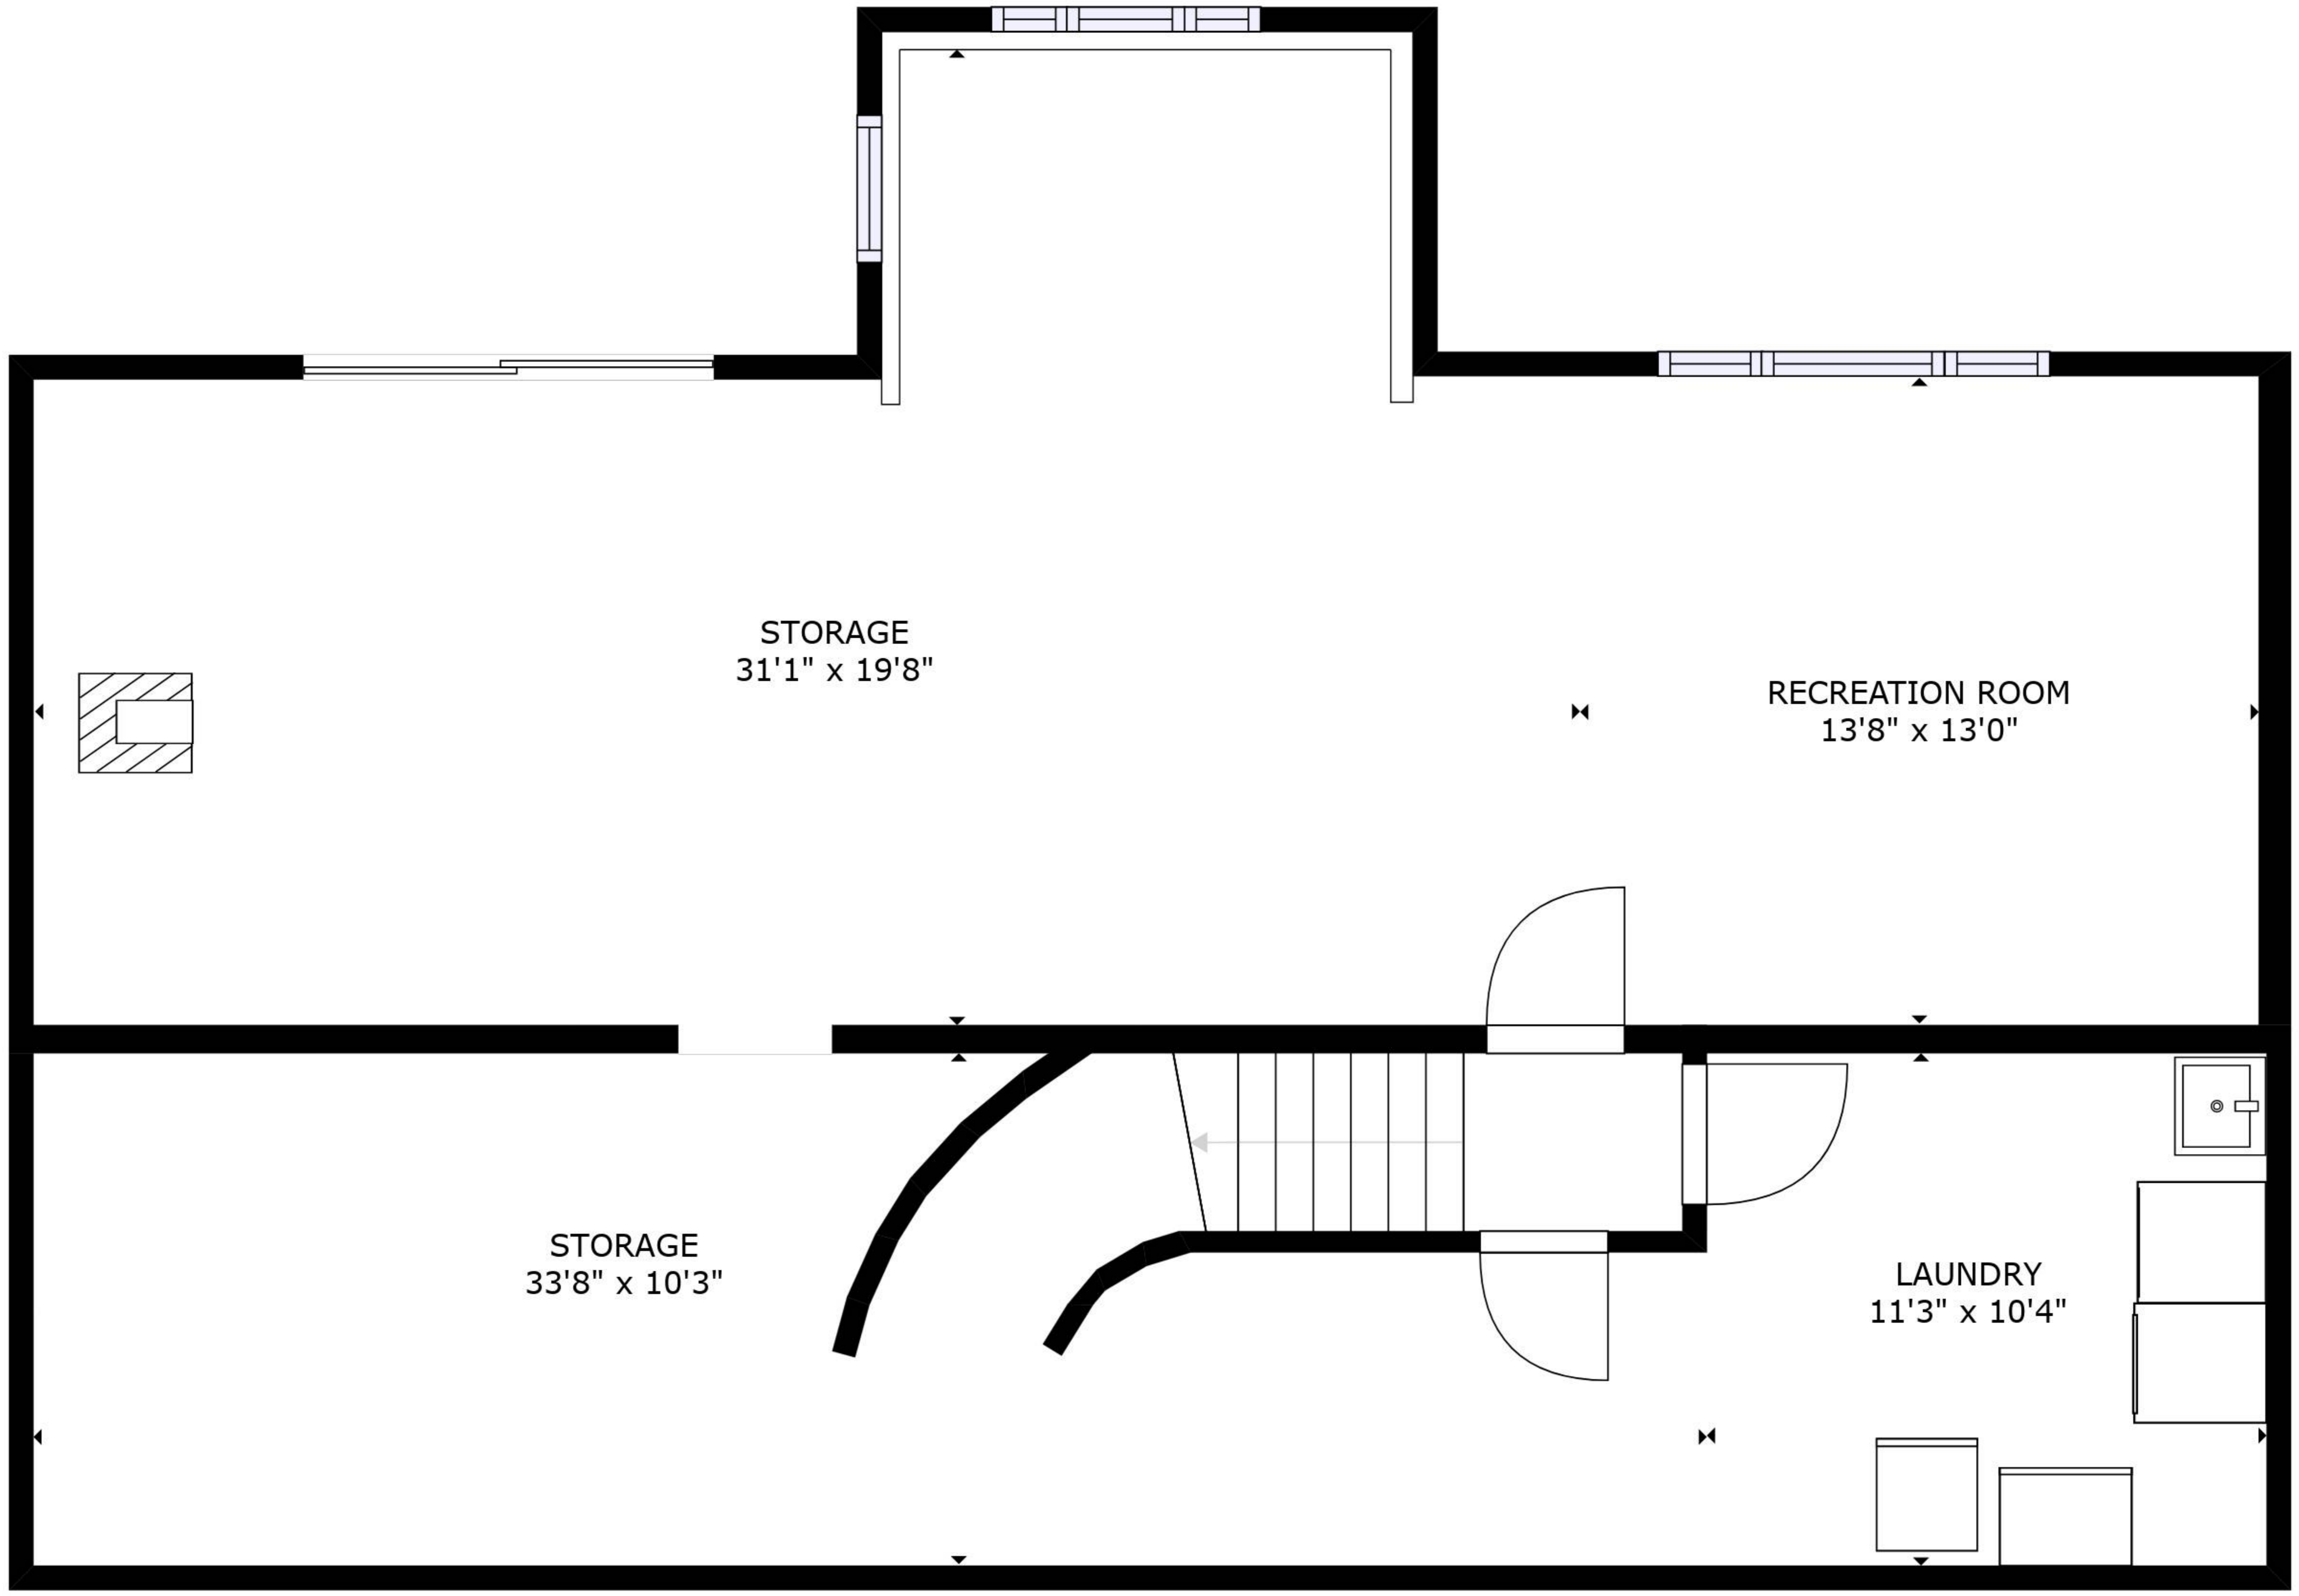

FLOOR 2

FLOOR 1

GROSS INTERNAL AREA
 FLOOR 1: 1147 sq. ft, FLOOR 2: 2091 sq. ft
 TOTAL: 3238 sq. ft
 SIZES AND DIMENSIONS ARE APPROXIMATE, ACTUAL MAY VARY.

GROSS INTERNAL AREA
FLOOR 1: 1147 sq. ft, FLOOR 2: 2091 sq. ft
TOTAL: 3238 sq. ft

SIZES AND DIMENSIONS ARE APPROXIMATE, ACTUAL MAY VARY.

GROSS INTERNAL AREA
 FLOOR 1: 1147 sq. ft, FLOOR 2: 2091 sq. ft
 TOTAL: 3238 sq. ft

SIZES AND DIMENSIONS ARE APPROXIMATE, ACTUAL MAY VARY.