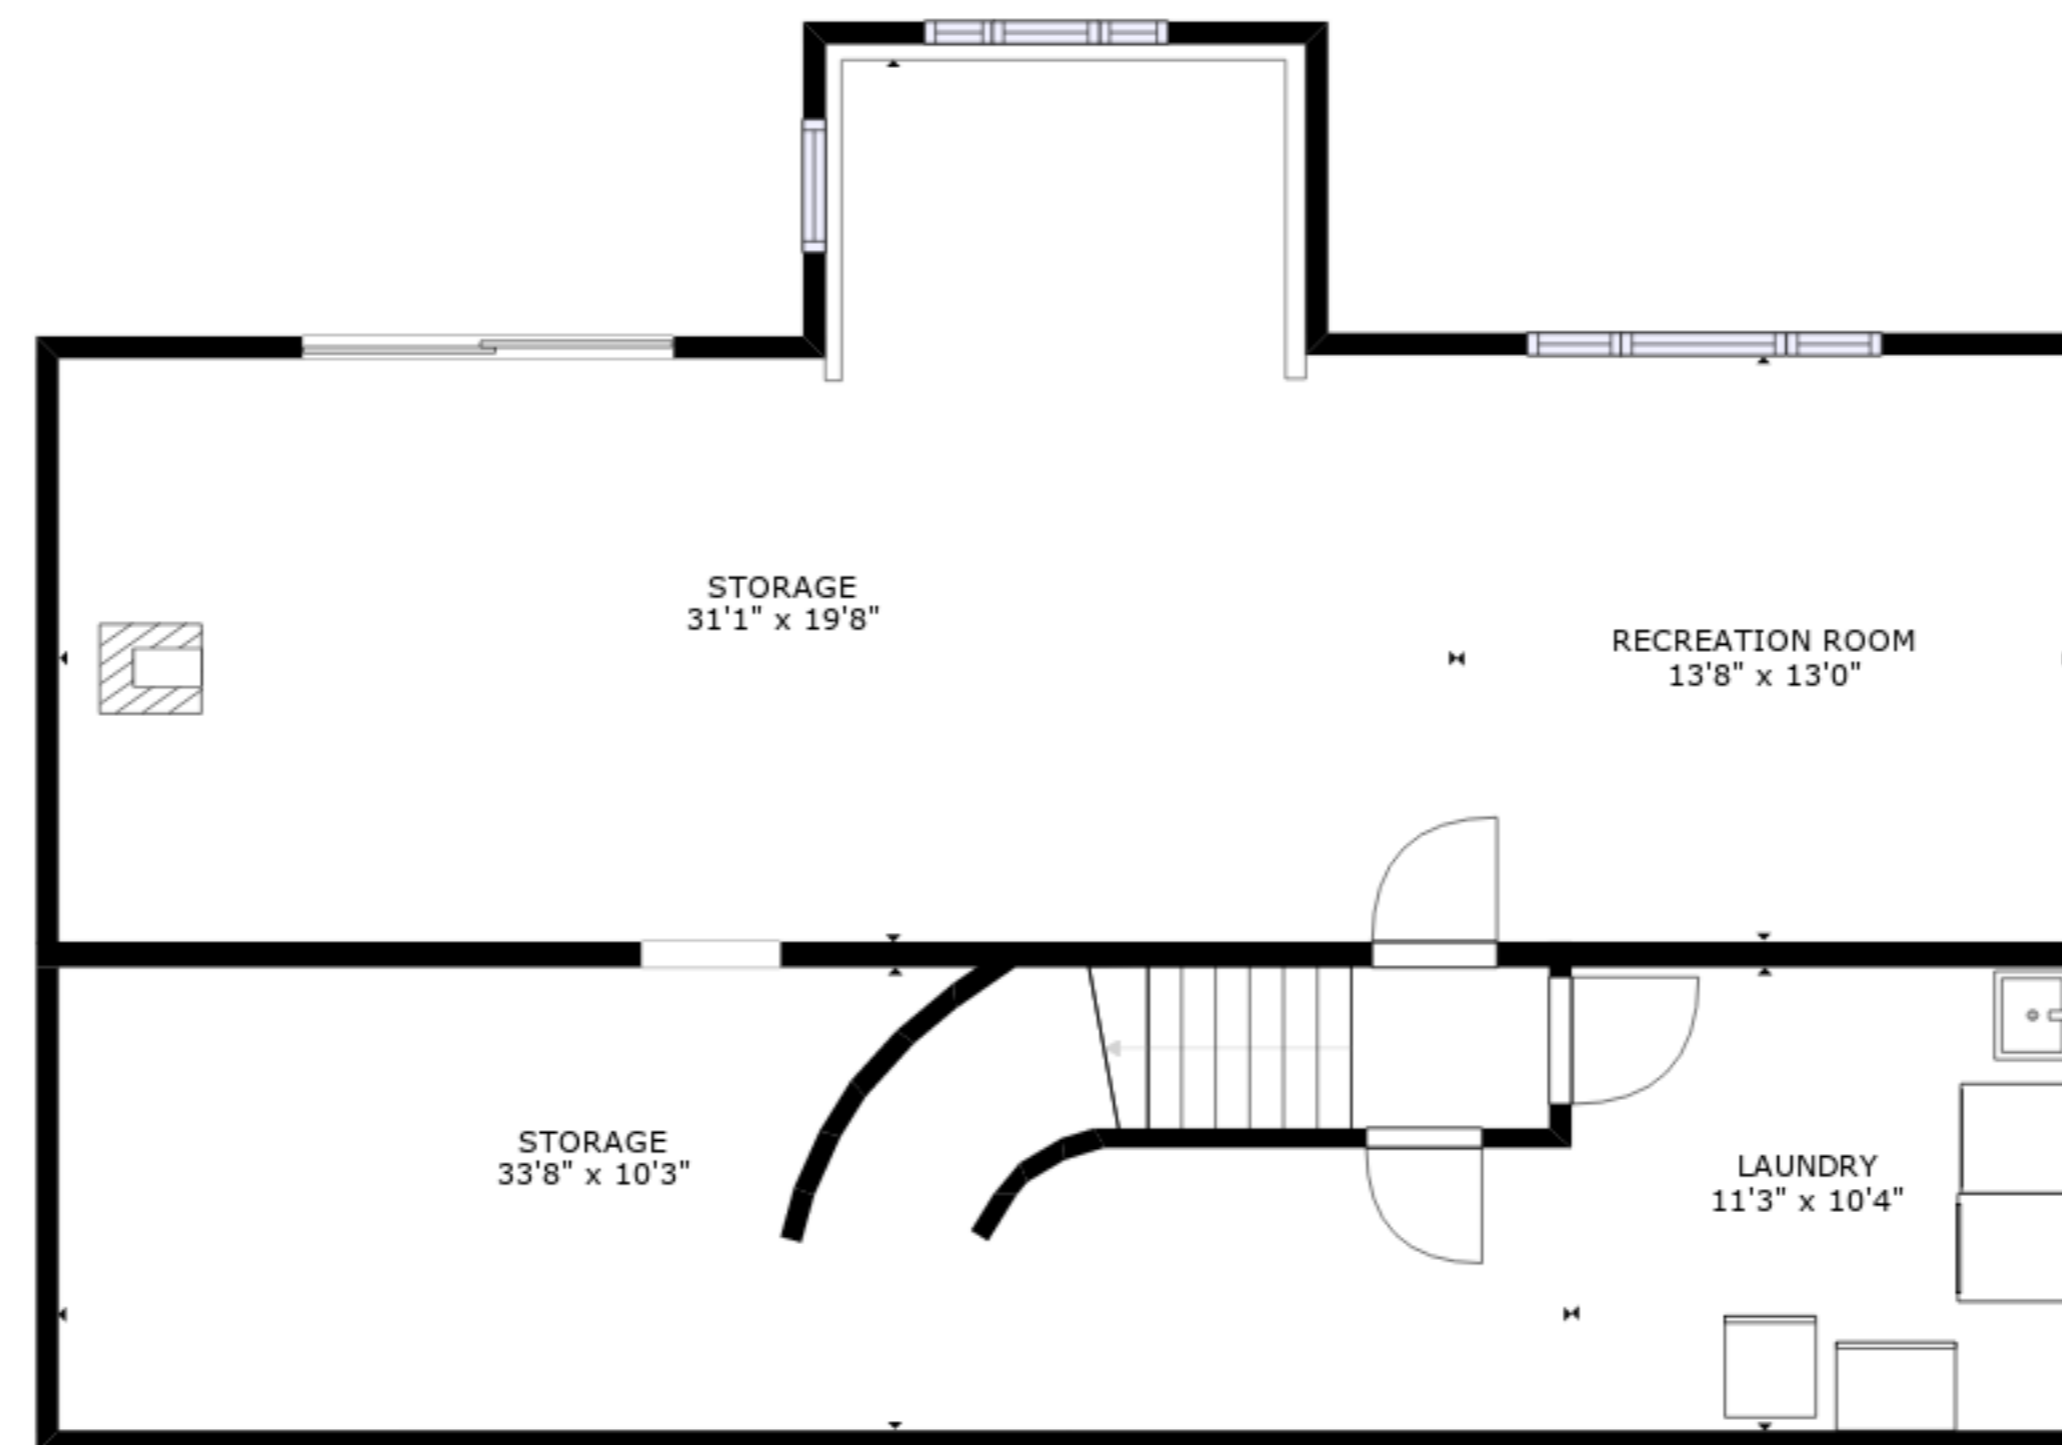

FLOOR 2

FLOOR 1

GROSS INTERNAL AREA
 FLOOR 1: 1147 sq. ft, FLOOR 2: 2091 sq. ft
 TOTAL: 3238 sq. ft
 SIZES AND DIMENSIONS ARE APPROXIMATE, ACTUAL MAY VARY.

GROSS INTERNAL AREA
FLOOR 1: 1147 sq. ft, FLOOR 2: 2091 sq. ft
TOTAL: 3238 sq. ft

SIZES AND DIMENSIONS ARE APPROXIMATE, ACTUAL MAY VARY.

GROSS INTERNAL AREA
 FLOOR 1: 1147 sq. ft, FLOOR 2: 2091 sq. ft
 TOTAL: 3238 sq. ft

SIZES AND DIMENSIONS ARE APPROXIMATE, ACTUAL MAY VARY.