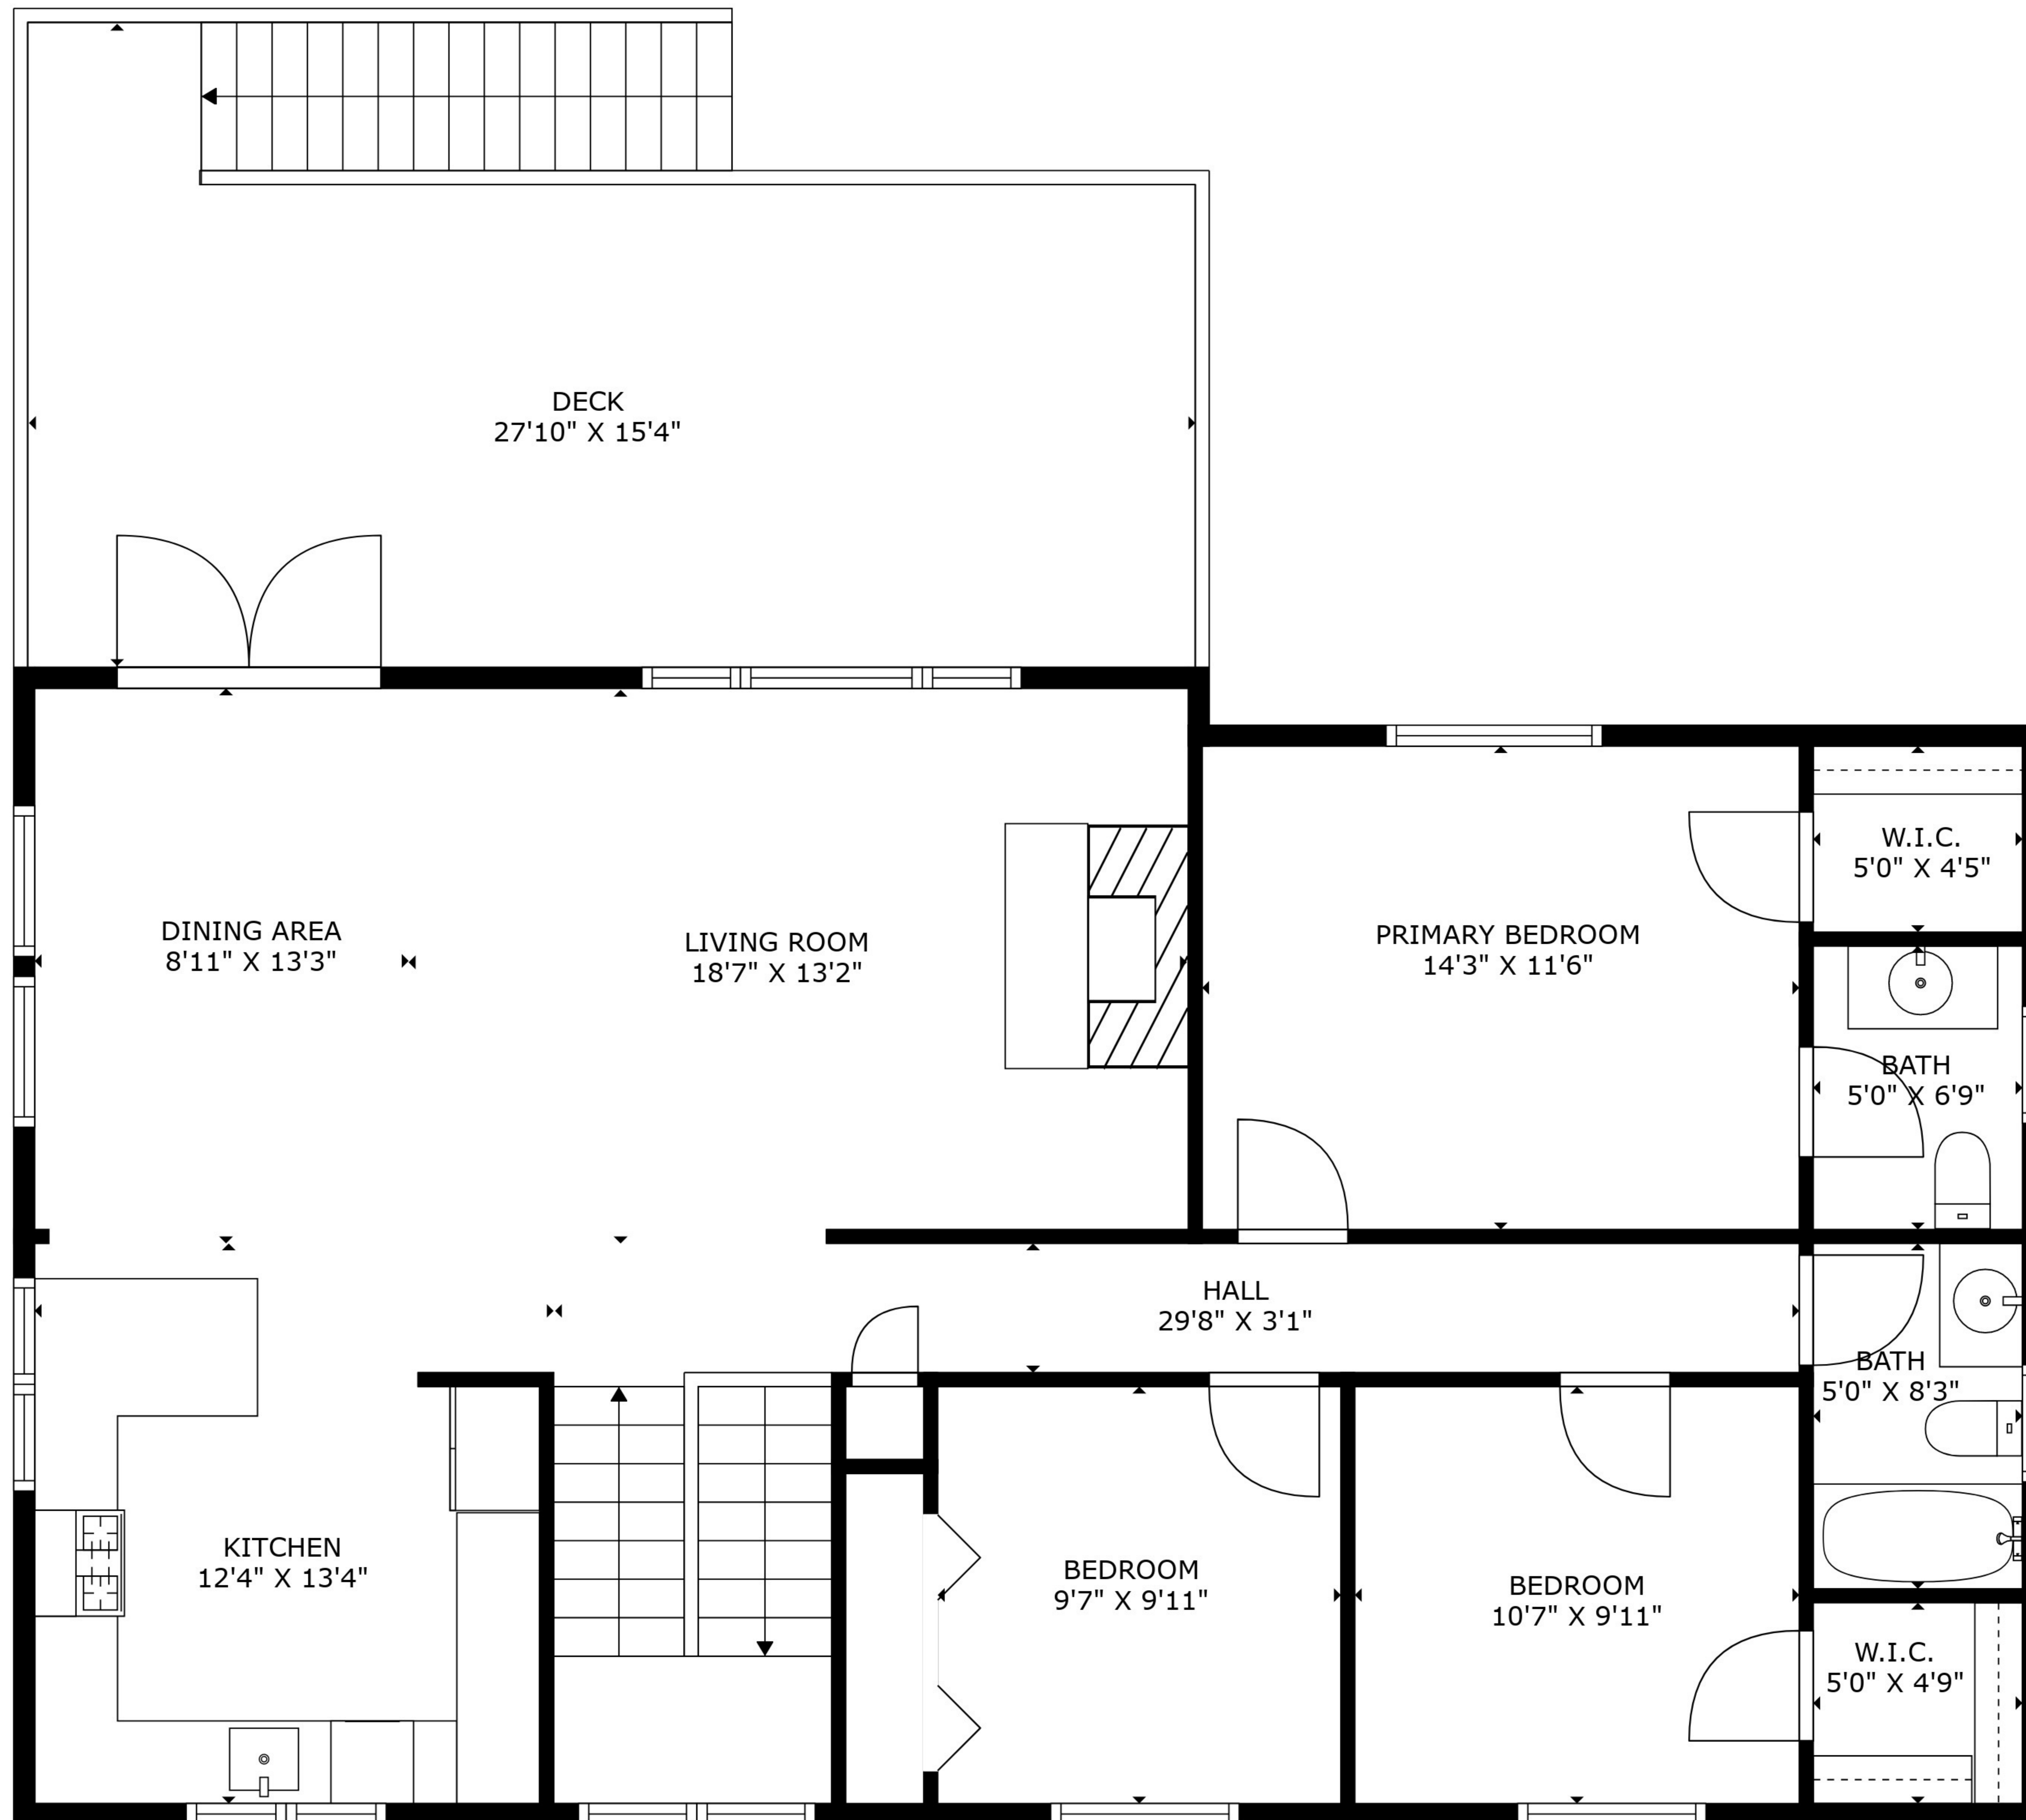

**TOTAL: 2744 sq. ft**

EXCLUDED AREAS: PATIO: 733 sq. ft, DECK: 381 sq. ft

These Floor Plans Are Intended To Be Used For Illustrative Purposes Only.

**TOTAL: 2744 sq. ft**

EXCLUDED AREAS: PATIO: 733 sq. ft, DECK: 381 sq. ft

These Floor Plans Are Intended To Be Used For Illustrative Purposes Only.

FLOOR 1

FLOOR 2

**TOTAL: 2744 sq ft**

EXCLUDED AREAS: PATIO: 733 sq. ft, DECK: 381 sq. ft

These Floor Plans Are Intended To Be Used For Illustrative Purposes Only.