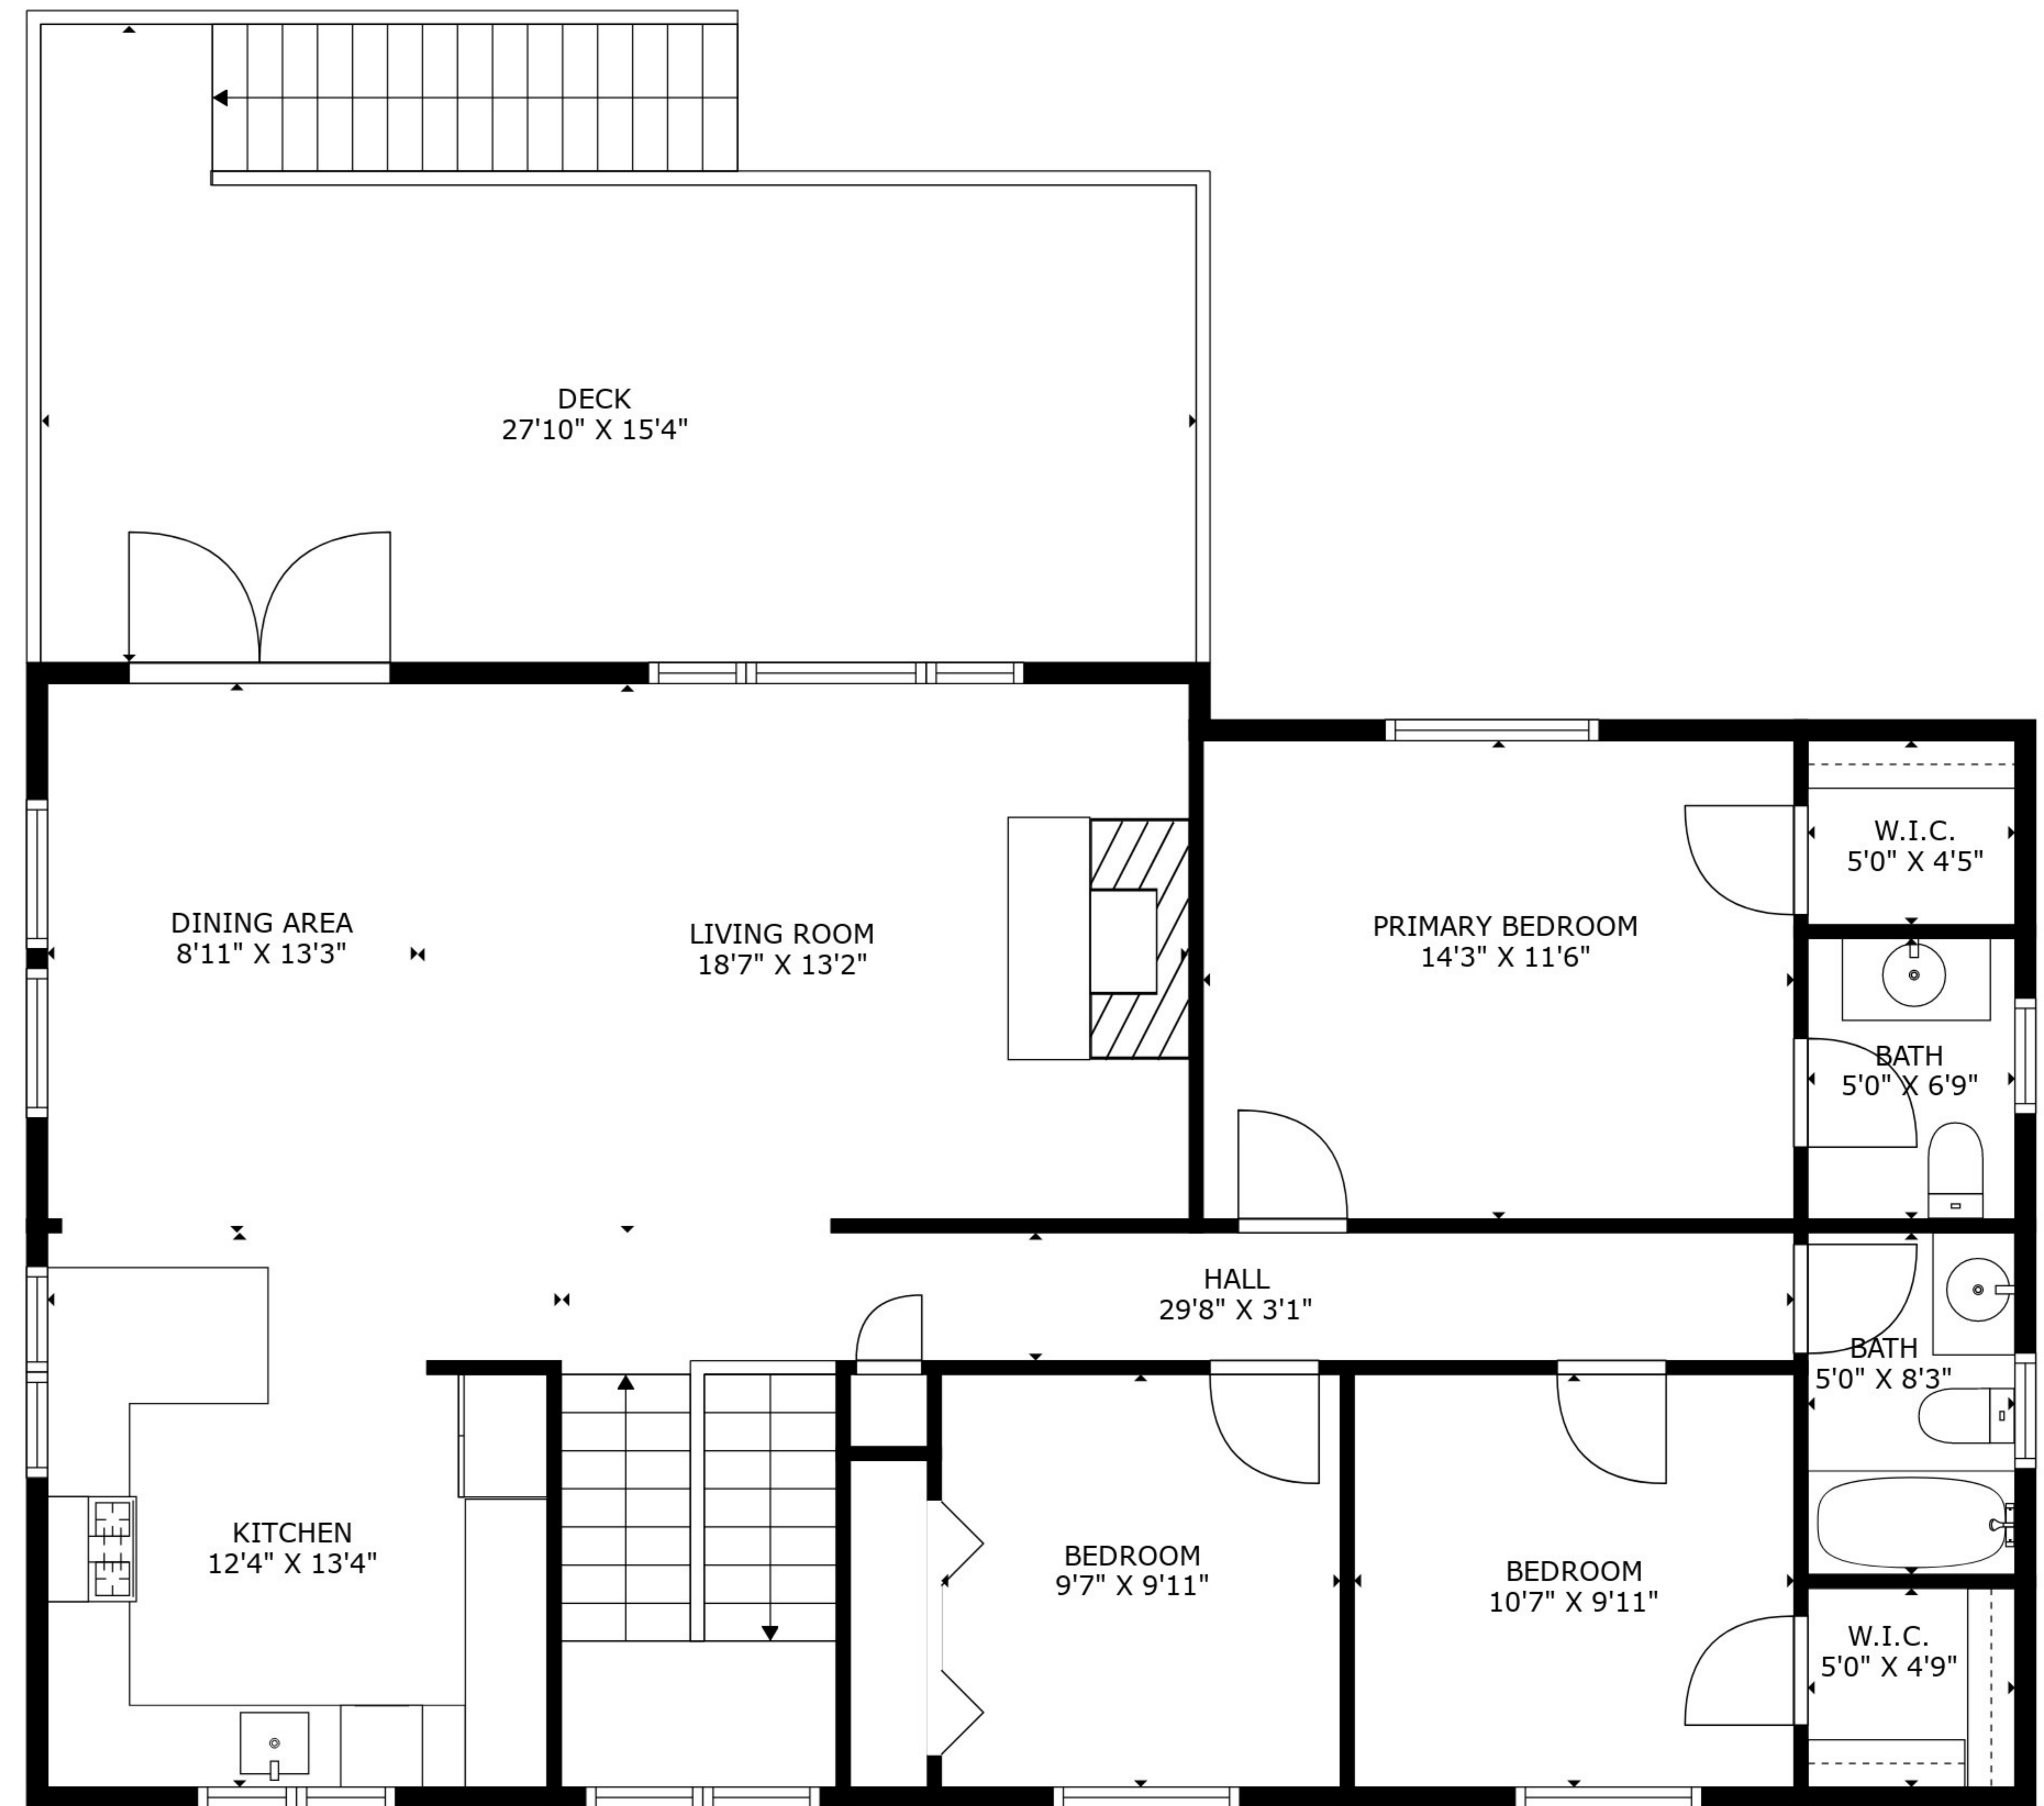

**TOTAL: 2744 sq. ft**

EXCLUDED AREAS: PATIO: 733 sq. ft, DECK: 381 sq. ft

These Floor Plans Are Intended To Be Used For Illustrative Purposes Only.

**TOTAL: 2744 sq. ft**

EXCLUDED AREAS: PATIO: 733 sq. ft, DECK: 381 sq. ft

These Floor Plans Are Intended To Be Used For Illustrative Purposes Only.

FLOOR 1

FLOOR 2

**TOTAL: 2744 sq ft**

EXCLUDED AREAS: PATIO: 733 sq. ft, DECK: 381 sq. ft

These Floor Plans Are Intended To Be Used For Illustrative Purposes Only.