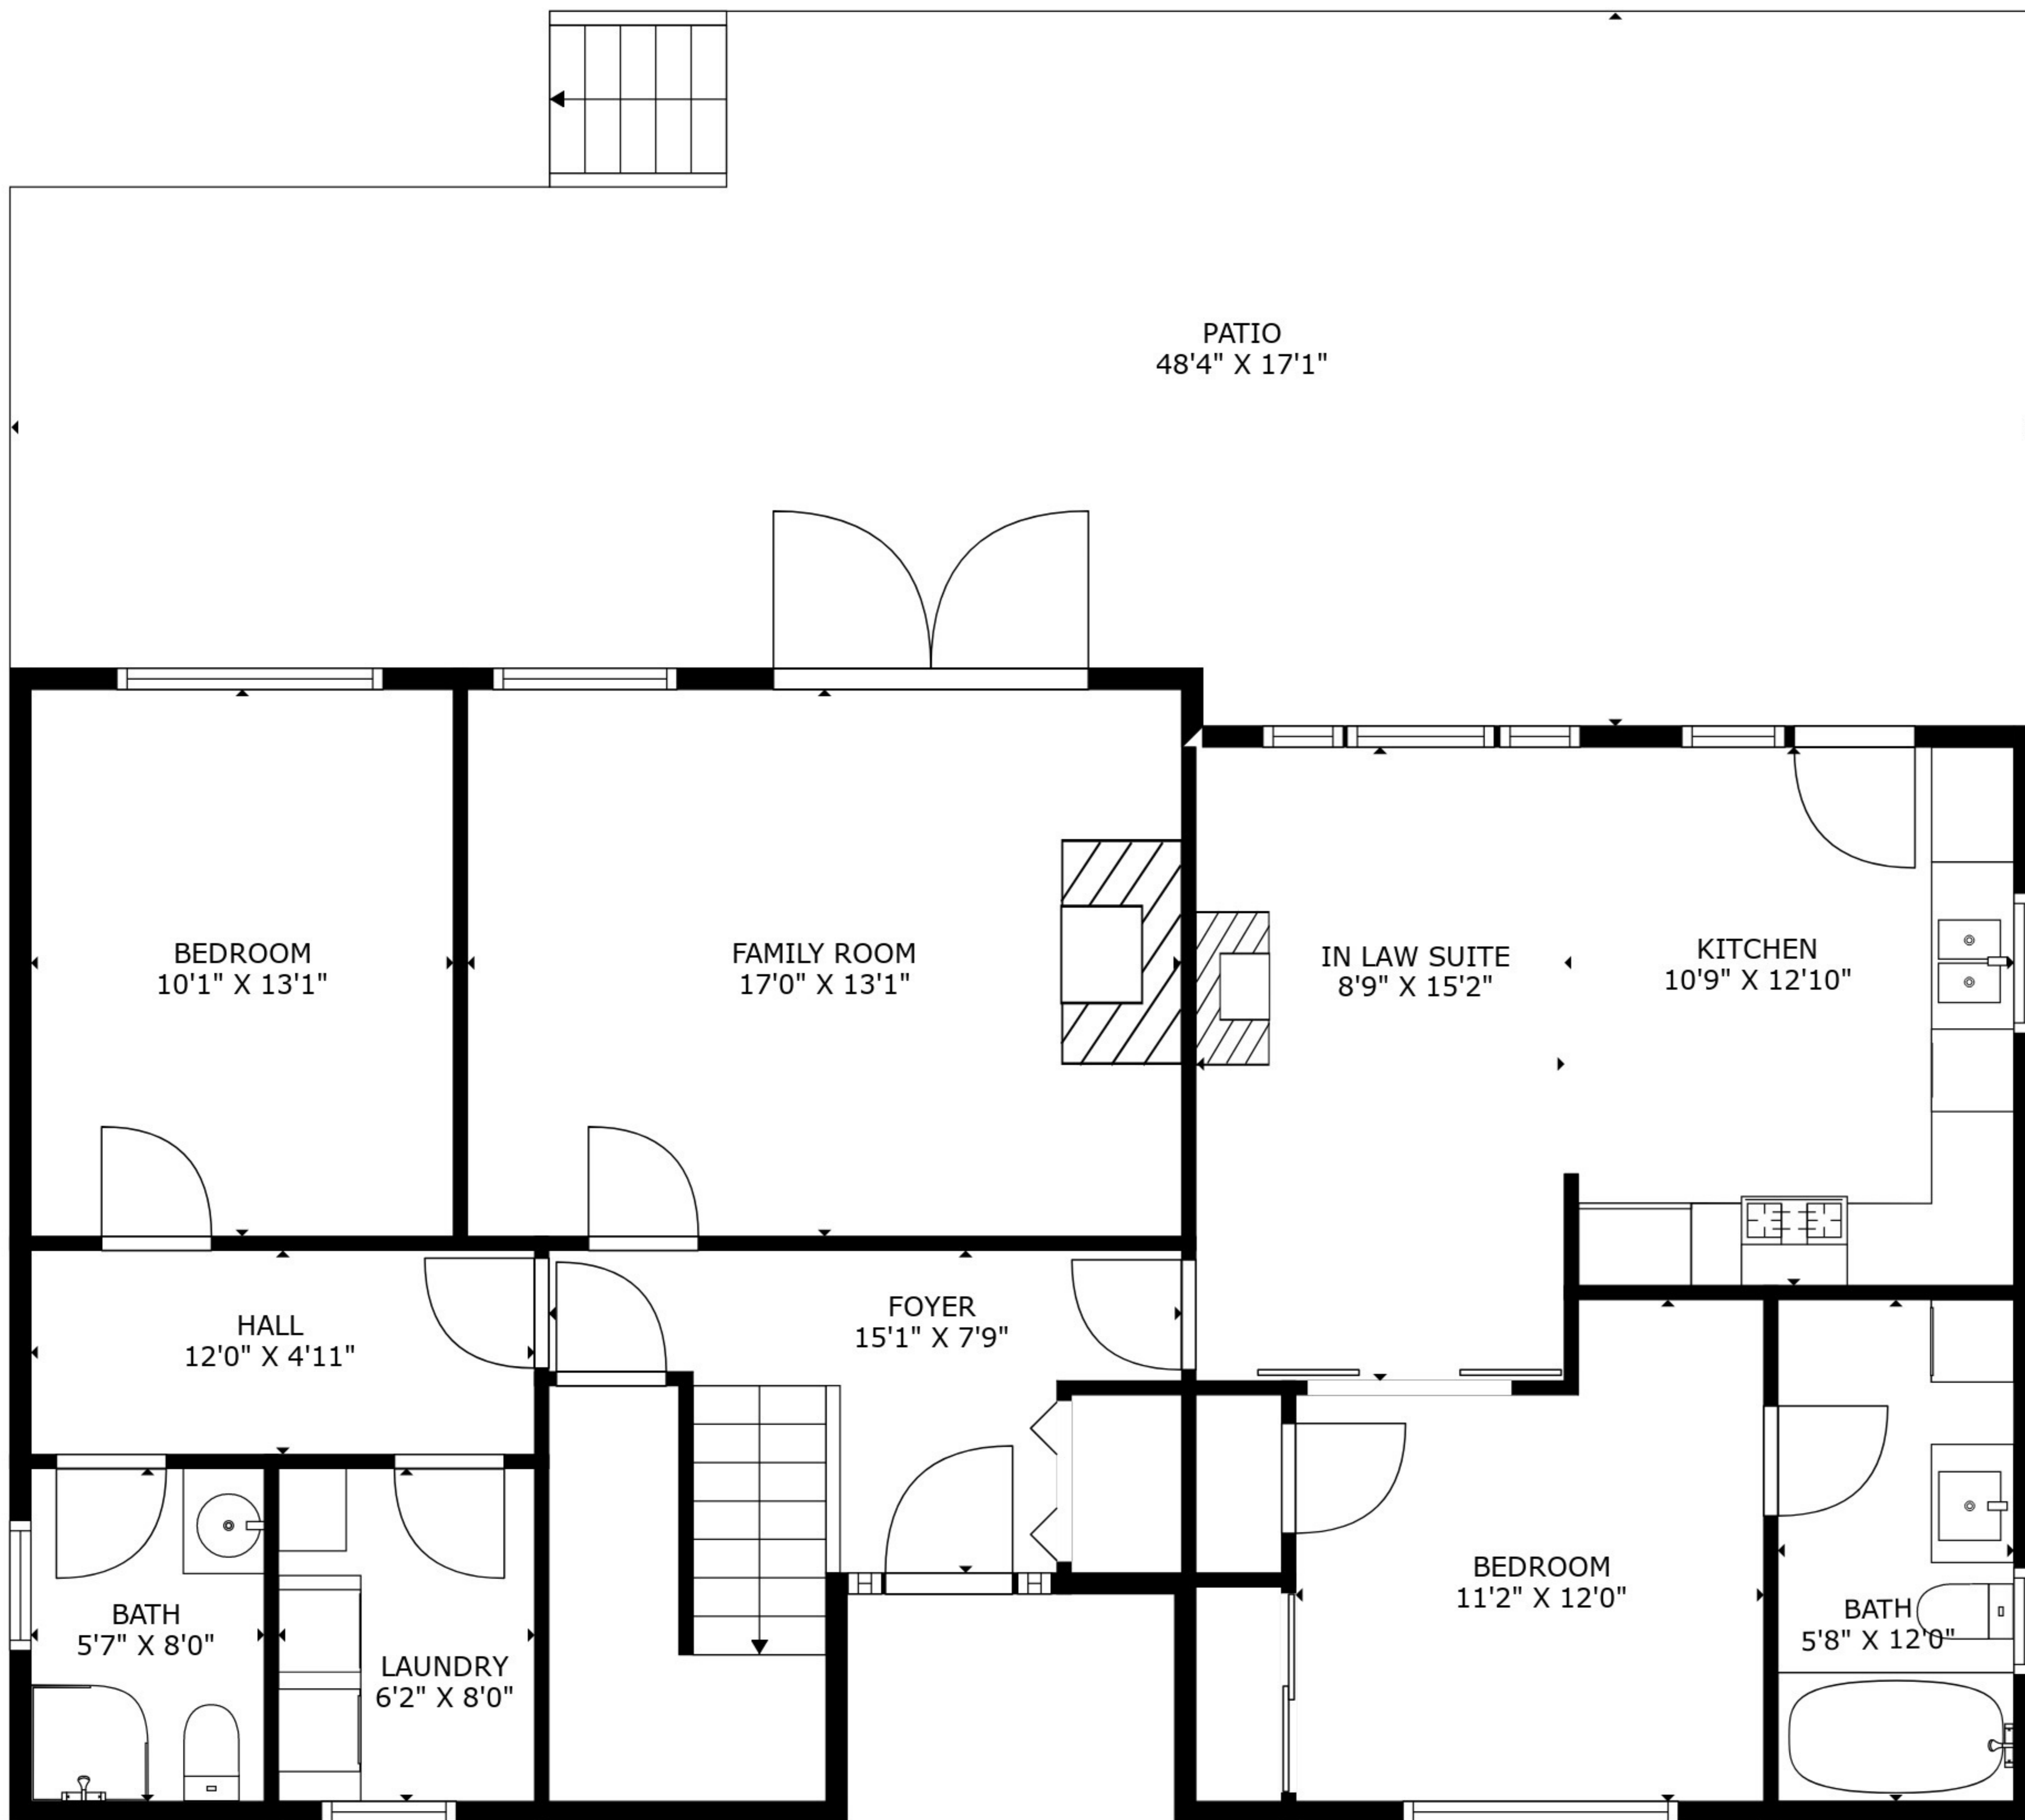

**TOTAL: 2744 sq. ft**

EXCLUDED AREAS: PATIO: 733 sq. ft, DECK: 381 sq. ft

These Floor Plans Are Intended To Be Used For Illustrative Purposes Only.

**TOTAL: 2744 sq. ft**

EXCLUDED AREAS: PATIO: 733 sq. ft, DECK: 381 sq. ft

These Floor Plans Are Intended To Be Used For Illustrative Purposes Only.

FLOOR 1

FLOOR 2

**TOTAL: 2744 sq ft**

EXCLUDED AREAS: PATIO: 733 sq. ft, DECK: 381 sq. ft

These Floor Plans Are Intended To Be Used For Illustrative Purposes Only.